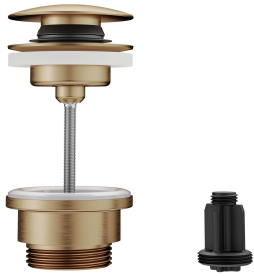

3600013425
brushed graphite, A 160, flexible connection hoses 3/8", without pop-up valve

- * Lever mixer
- * Lever installation only possible on the right side
- Child safety: cold water flow in lever position towards the front
- * EcoProtect - water-saving device
- * Swivel spout 120°, extensible to 360°
- Neoperl® Caché® CS, Coin Slot
- * OptimalSpace - ample space for washing or working

OHNE_ABLAUFGARNITUR

MIT_PUSH_OPEN

OHNE_ABLAUFGARNITUR

MIT_PUSH_OPEN

OHNE_ABLAUFGARNITUR

MIT_PUSH_OPEN

OHNE_ABLAUFGARNITUR

- * KWC cartridge M 35 S
- with ceramic discs
- flow rate and temperature continuously variable
- * Flexible connection hoses 3/8"
- * QuickInstallation - Fastening via threaded connection with locking screws
- * Mounting hole size ø35 mm

4,7 l/min (3 bar)

NEW

KWC BEVO

Lever mixer - basin

Modell-Linie: BEVO | 12.421.142.178FL

Taps | Manual taps

Pop-up_valve	OHNE_ABLAUFGARNITUR
Connection	FLEXIBLE_ANSCHLUSSSCHL_3/8"
Spout	swivel
Handling	side lever
Color_code	brushed copper
Installation_type	Pillar installation
Article type	Lever mixer
Design	L-Spout
Measure_Height	265
G_Acoustic group	I
Projection_A	A 160
Energy Label (CH)	A
Dimension Water outlet	221
material	Brass

Spare Parts

Pop-up valve Push Open

3600013519

Z.540.049.778