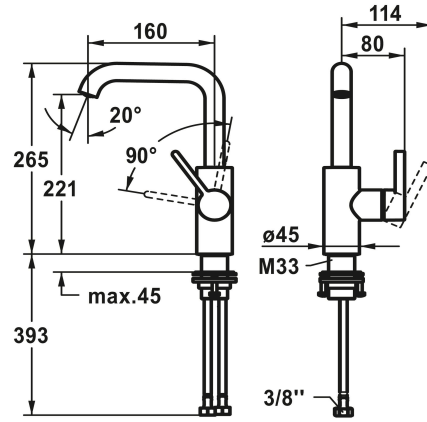

KWC BEVO

Lever mixer - basin

Modell-Linie: BEVO | 12.421.142.178FL

Taps | Manual taps

KWC-No.

124613
chromeline, A 160, flexible connection hoses 3/8", with pop-up valve

124614
chromeline, A 160, flexible connection hoses 3/8", without pop-up valve

3600013425
brushed graphite, A 160, flexible connection hoses 3/8", without pop-up valve

- * Lever mixer
- * Lever installation only possible on the right side
- Child safety: cold water flow in lever position towards the front
- * EcoProtect - water-saving device
- * Swivel spout 120°, extensible to 360°
- Neoperl® Caché® CS, Coin Slot
- * OptimalSpace - ample space for washing or working

OHNE_ABLAUFGARNITUR

MIT_PUSH_OPEN

OHNE_ABLAUFGARNITUR

MIT_PUSH_OPEN

OHNE_ABLAUFGARNITUR

MIT_PUSH_OPEN

OHNE_ABLAUFGARNITUR

- * KWC cartridge M 35 S
- with ceramic discs
- flow rate and temperature continuously variable
- * Flexible connection hoses 3/8"
- * QuickInstallation - Fastening via threaded connection with locking screws
- * Mounting hole size ø35 mm

4,7 l/min (3 bar)

NEW

KWC BEVO

Lever mixer - basin

Modell-Linie: BEVO | 12.421.142.178FL

Taps | Manual taps

Pop-up_valve	OHNE_ABLAUFGARNITUR
Connection	FLEXIBLE_ANSCHLUSSSCHL_3/8"
Spout	swivel
Handling	side lever
Color_code	brushed copper
Installation_type	Pillar installation
Article type	Lever mixer
Design	L-Spout
Measure_Height	265
G_Acoustic group	I
Projection_A	A 160
Energy Label (CH)	A
Dimension Water outlet	221
material	Brass