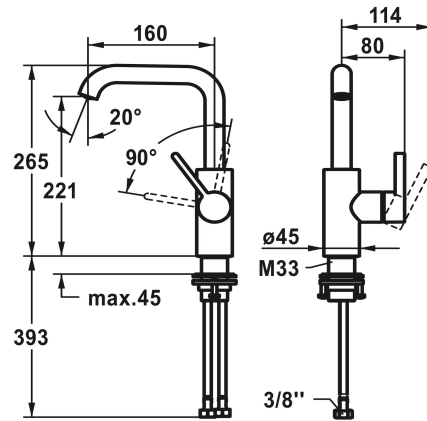

## KWC BEVO

Lever mixer - basin

Modell-Linie: BEVO | 12.421.142.175FL

Taps | Manual taps

### KWC-No.

**124613**  
chromeline, A 160, flexible connection hoses 3/8", with pop-up valve

**124614**  
chromeline, A 160, flexible connection hoses 3/8", without pop-up valve

**3600013441**  
brushed gold, A 160, flexible connection hoses 3/8", with Push Open

**3600003632**  
brushed steel, A 160, flexible connection hoses 3/8", with Push Open

**3600004610**  
brushed steel, A 160, flexible connection hoses 3/8", without pop-up valve

**3600013436**  
brushed copper, A 160, flexible connection hoses 3/8", with Push Open

OHNE\_ABLAUFGARNITUR

MIT\_PUSH\_OPEN

OHNE\_ABLAUFGARNITUR

MIT\_PUSH\_OPEN

OHNE\_ABLAUFGARNITUR

- \* KWC cartridge M 35 S
- with ceramic discs
- flow rate and temperature continuously variable
- \* Flexible connection hoses 3/8"
- \* QuickInstallation - Fastening via threaded connection with locking screws
- \* Mounting hole size ø35 mm