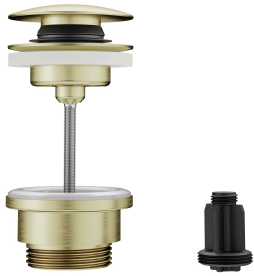

### KWC-No.

**124613**  
chromeline, A 160, flexible connection hoses 3/8", with pop-up valve

**124614**  
chromeline, A 160, flexible connection hoses 3/8", without pop-up valve

**3600013441**  
brushed gold, A 160, flexible connection hoses 3/8", with Push Open

OHNE\_ABLAUFGARNITUR

MIT\_PUSH\_OPEN

OHNE\_ABLAUFGARNITUR

MIT\_PUSH\_OPEN

OHNE\_ABLAUFGARNITUR

- \* KWC cartridge M 35 S
- with ceramic discs
- flow rate and temperature continuously variable
- \* Flexible connection hoses 3/8"
- \* QuickInstallation - Fastening via threaded connection with locking screws
- \* Mounting hole size ø35 mm

## KWC BEVO

Lever mixer - basin

Modell-Linie: BEVO | 12.421.142.175FL

Taps | Manual taps

Pop-up_valve	OHNE_ABLAUFGARNITUR
Connection	FLEXIBLE_ANSCHLUSSSCHL_3/8"
Spout	swivel
Handling	side lever
Color_code	brushed gold
Installation_type	Pillar installation
Article type	Lever mixer
Design	L-Spout
Measure_Height	265
G_Acoustic group	I
Projection_A	A 160
Energy Label (CH)	A
Dimension Water outlet	221
material	Brass

### Spare Parts