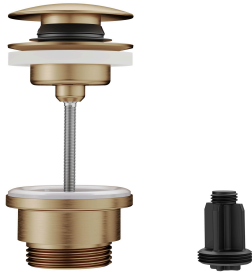

OHNE\_ABLAUFGARNITUR

MIT\_PUSH\_OPEN

OHNE\_ABLAUFGARNITUR

MIT\_PUSH\_OPEN

OHNE\_ABLAUFGARNITUR

- temperature limitation
- \* Flexible connection hoses 3/8"
- \* QuickInstallation - Fastening via threaded connection with locking screws
- \* Mounting hole size ø35 mm
- \* Scope of delivery:
- KWC pop-up valve Push Open 2 in 1 Z.540.049.778

## KWC BEVO Lever mixer - basin

**Modell-Linie: BEVO | 12.421.642.178FL**  
Taps | Manual taps

Pop-up_valve	MIT_PUSH_OPEN
Connection	FLEXIBLE_ANSCHLUSSSCHL_3/8"
Spout	fixe
Handling	top lever
Color_code	brushed copper
Installation_type	Pillar installation
Article type	Lever mixer
Measure_Height	201
G_Acoustic group	I
Projection_A	A 140
Energy Label (CH)	A
Dimension Water outlet	112
material	Brass

### Spare Parts

**Control cartridge**

**538331**  
Z.537.710

**Pop-up valve Push Open**

**3600013519**  
Z.540.049.778