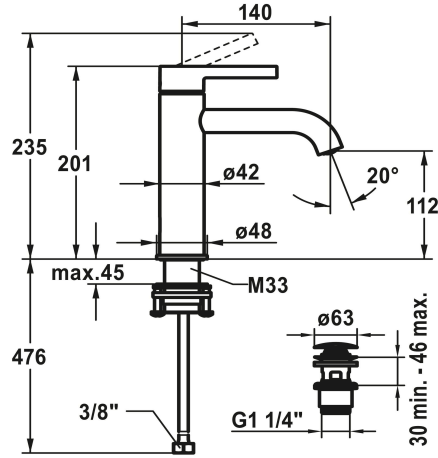

## KWC BEVO

Lever mixer - basin

Modell-Linie: BEVO | 12.421.642.178FL

Taps | Manual taps

### KWC-No.

**124607**  
chromeline, A 140, flexible connection hoses 3/8", with pop-up valve

**124608**  
chromeline, A 140, flexible connection hoses 3/8", without pop-up valve

**3600013433**  
brushed gold, A 140, flexible connection hoses 3/8", with Push Open

**125045**  
brushed steel, A 140, flexible connection hoses 3/8", with Push Open

**125046**  
brushed steel, A 140, flexible connection hoses 3/8", without pop-up valve

**3600013418**  
brushed copper, A 140, flexible connection hoses 3/8", with Push Open

OHNE\_ABLAUFGARNITUR

MIT\_PUSH\_OPEN

OHNE\_ABLAUFGARNITUR

MIT\_PUSH\_OPEN

OHNE\_ABLAUFGARNITUR

- temperature limitation
- \* Flexible connection hoses 3/8"
- \* QuickInstallation - Fastening via threaded connection with locking screws
- \* Mounting hole size ø35 mm
- \* Scope of delivery:
- KWC pop-up valve Push Open 2 in 1 Z.540.049.778