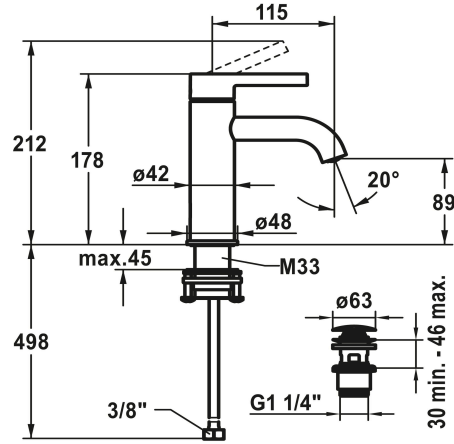

KWC BEVO

Lever mixer - basin

Modell-Linie: BEVO | 12.421.641.175FL

Taps | Manual taps

KWC-No.

124603
chromeline, A 115, flexible connection hoses 3/8", with pop-up valve

124604
chromeline, A 115, flexible connection hoses 3/8", without pop-up valve

3600013293
brushed graphite, A 115, flexible connection hoses 3/8", without pop-up valve

- * Lever mixer
- * EcoProtect - water-saving device
- * Fixed spout
- Neoperl® Caché® CS, Coin Slot
- * KWC cartridge M 35 OP
- with ceramic discs
- flow rate and temperature continuously variable

brushed graphite

brushed graphite

NEW

- temperature limitation
- * Flexible connection hoses 3/8"
- * QuickInstallation - Fastening via threaded connection with locking screws
- * Mounting hole size ø35 mm
- * Scope of delivery:
- KWC pop-up valve Push Open 2 in 1 Z.540.049.775

Technical Data

Auslaufmenge

5 l/min (3 bar)

KWC BEVO Lever mixer - basin

Modell-Linie: BEVO | 12.421.641.175FL
Taps | Manual taps

Ablaufgarnitur	mit Push Open
Anschluss	Flexible AnschlussSchläuche 3/8"
Auslauf	fest
Bedienung	topbedient
Farbcode	brushed gold
Installationsart	Standmontage
Artikeltyp	Hebelmischer
Mass Höhe	178
Armaturengeräuschgruppe	I
Ausladung A	A 115
Energieetikette (CH)	A
Mass-Wasseraustritt	89
Material	Messing