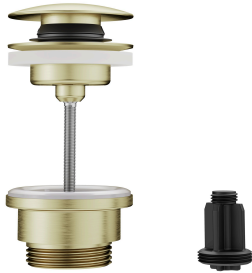

3600013293
brushed graphite, A 115, flexible connection hoses 3/8", without pop-up valve

- * Lever mixer
- * EcoProtect - water-saving device
- * Fixed spout
- Neoperl® Caché® CS, Coin Slot
- * KWC cartridge M 35 OP
- with ceramic discs
- flow rate and temperature continuously variable

brushed graphite

brushed graphite

NEW

- temperature limitation
- * Flexible connection hoses 3/8"
- * QuickInstallation - Fastening via threaded connection with locking screws
- * Mounting hole size ø35 mm
- * Scope of delivery:
- KWC pop-up valve Push Open 2 in 1 Z.540.049.775

Technical Data

Auslaufmenge

5 l/min (3 bar)

KWC BEVO Lever mixer - basin

Modell-Linie: BEVO | 12.421.641.175FL
Taps | Manual taps

Ablaufgarnitur	mit Push Open
Anschluss	Flexible AnschlussSchläuche 3/8"
Auslauf	fest
Bedienung	topbedient
Farbcode	brushed gold
Installationsart	Standmontage
Artikeltyp	Hebelmischer
Mass Höhe	178
Armaturengeräuschgruppe	I
Ausladung A	A 115
Energieetikette (CH)	A
Mass-Wasseraustritt	89
Material	Messing

Spare Parts

Control cartridge

538331
Z.537.710

Pop-up valve Push Open

3600013518
Z.540.049.775