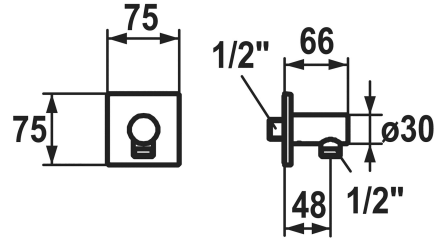

## KWC Slangaansluiting design

Modell-Linie: **SHOWERCULTURE** | 26.000.611.175  
Douches | Accessoires voor douches

### KWC-No.

**122205**  
chromeline

**3600013388**  
brushed gold

**125069**  
brushed steel

**125549**  
matt black

**3600013389**  
brushed copper

**3600013395**  
brushed graphite

### Technical Data

Connection

G1/2"

Diameter

75X75

Kleurcode

brushed gold

Installation\_type