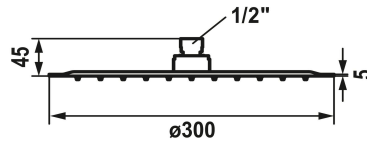

KWC PIATTO-X Shower head R

Modell-Linie: SHOWERCULTURE | 26.000.215.779
Showers | Hand showers

KWC-No.

124498
chromeline, D 300

125185
stainless steel, D 300

3600013367
brushed gold, D 300

125184
matt black, D 300

3600013378
brushed copper, D 300

3600013379
brushed graphite, D 300

* Shower head KWC PIATTO-X R
* Made of stainless steel
* With ball joint
* Cleaning-friendly faceplate

Farbcode

chromeline

Edelstahl

brushed gold

matt black

brushed copper

brushed graphite

* Connecting thread 1/2"
* To be ordered separately:
- Bracket

NEW

Technical Data

Auslaufmenge

18 l/min (3 bar)

Anschluss

G 1/2"

Durchmesser

D300

Farbcode

brushed graphite

Artikeltyp

Kopfbrause