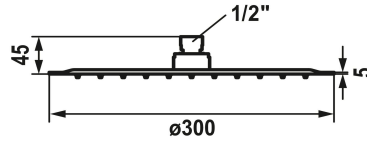

KWC PIATTO-X Shower head R

Modell-Linie: **SHOWERCULTURE** | 26.000.215.778
Showers | Hand showers

KWC-No.

124498
chromeline, D 300

125185
stainless steel, D 300

3600013367
brushed gold, D 300

125184
matt black, D 300

3600013378
brushed copper, D 300

3600013379
brushed graphite, D 300

* Shower head KWC PIATTO-X R
* Made of stainless steel
* With ball joint
* Cleaning-friendly faceplate

Color_code

chromeline

stainless steel

brushed gold

matt black

brushed copper

brushed graphite

* Connecting thread 1/2"
* To be ordered separately:
- Bracket

NEW

Technical Data

A_Spout_Spray

18 l/min (3 bar)

Connection

G 1/2"

Diameter

D300

Color_code

brushed copper

Article type