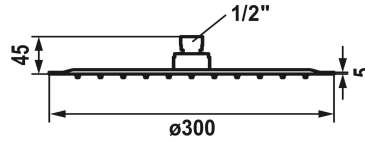

KWC PIATTO-X Shower head R

Modell-Linie: **SHOWERCULTURE** | 26.000.215.775
Showers | Hand showers

KWC-No.

124498
chromeline, D 300

125185
stainless steel, D 300

3600013367
brushed gold, D 300

125184
matt black, D 300

3600013378
brushed copper, D 300

3600013379
brushed graphite, D 300

* Shower head KWC PIATTO-X R
* Made of stainless steel
* With ball joint
* Cleaning-friendly faceplate

Farbcode

chromeline

Edelstahl

brushed gold

matt black

brushed copper

brushed graphite

* Connecting thread 1/2"
* To be ordered separately:
- Bracket

NEW

Technical Data

Auslaufmenge

18 l/min (3 bar)

Anschluss

G 1/2"

Durchmesser

D300

Farbcode

brushed gold

Artikeltyp

Kopfbrause