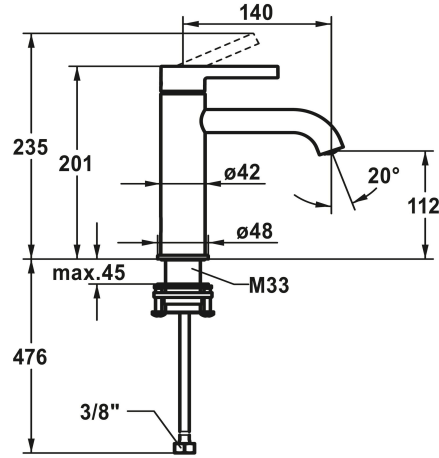

## KWC BEVO

Lever mixer - basin

Modell-Linie: BEVO | 12.421.052.178FL

Taps | Manual taps

### KWC-No.

**124607**  
chromeline, A 140, flexible connection hoses 3/8", with pop-up valve

**124608**  
chromeline, A 140, flexible connection hoses 3/8", without pop-up valve

**3600013433**  
brushed gold, A 140, flexible connection hoses 3/8", with Push Open

**125045**  
brushed steel, A 140, flexible connection hoses 3/8", with Push Open

**125046**  
brushed steel, A 140, flexible connection hoses 3/8", without pop-up valve

**3600013418**  
brushed copper, A 140, flexible connection hoses 3/8", with Push Open

\* QuickInstallation - Fastening via threaded connection with locking screws

\* Mounting hole size ø35 mm

5 l/min (3 bar)

NEW