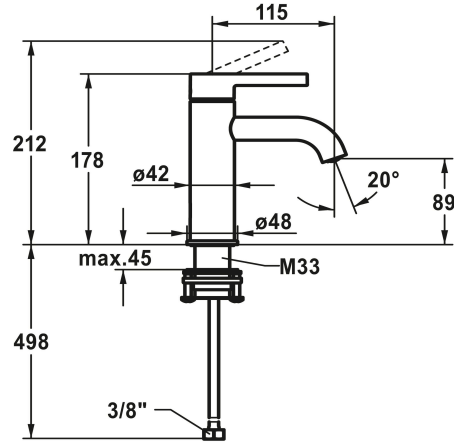

KWC BEVO

Lever mixer - basin

Modell-Linie: BEVO | 12.421.051.178FL

Taps | Manual taps

KWC-No.

124603
chromeline, A 115, flexible connection hoses 3/8", with pop-up valve

124604
chromeline, A 115, flexible connection hoses 3/8", without pop-up valve

3600013293
brushed graphite, A 115, flexible connection hoses 3/8", without pop-up valve

- * Lever mixer
- * EcoProtect - water-saving device
- * Fixed spout
- Neoperl® Caché® CS, Coin Slot
- * KWC cartridge M 35 OP
- with ceramic discs

brushed steel

brushed copper

brushed copper

brushed graphite

brushed graphite

NEW

- flow rate and temperature continuously variable
- temperature limitation
- * Flexible connection hoses 3/8"
- * QuickInstallation - Fastening via threaded connection with locking screws
- * Mounting hole size ø35 mm

5 l/min (3 bar)

ohne Ablaufventil

KWC BEVO

Lever mixer - basin

Modell-Linie: BEVO | 12.421.051.178FL

Taps | Manual taps

Anschluss	Flexible Anschlusschläuche 3/8"
Auslauf	fest
Bedienung	topbedient
Farbcode	brushed copper
Installationsart	Standmontage
Artikeltyp	Hebelmischer
Mass Höhe	178
Armaturengeräuschgruppe	I
Ausladung A	A 115
Energieetikette (CH)	A
Mass-Wasseraustritt	89
Material	Messing