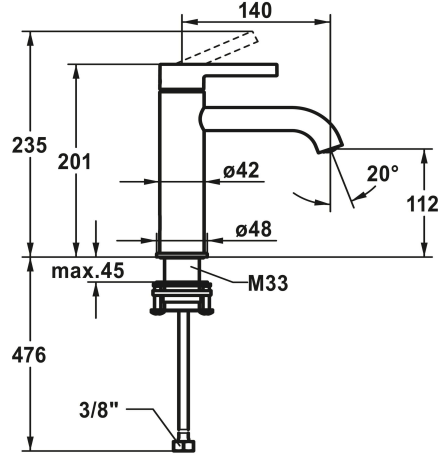

KWC BEVO

Lever mixer - basin

Modell-Linie: BEVO | 12.421.052.179FL

Taps | Manual taps

KWC-No.

124607
chromeline, A 140, flexible connection hoses 3/8", with pop-up valve

124608
chromeline, A 140, flexible connection hoses 3/8", without pop-up valve

3600013418
brushed copper, A 140, flexible connection hoses 3/8", with Push Open

3600013308
brushed copper, A 140, flexible connection hoses 3/8", without pop-up valve

3600013434
brushed graphite, A 140, flexible connection hoses 3/8", with Push Open

3600013296
brushed graphite, A 140, flexible connection hoses 3/8", without pop-up valve

- * Lever mixer
- * EcoProtect - water-saving device
- * Fixed spout
- Neoperl® Caché® CS, Coin Slot
- * OptimalSpace - ample space for washing or working
- * KWC cartridge M 35 OP
- with ceramic discs

- temperature limitation

* Flexible connection hoses 3/8"

* QuickInstallation - Fastening via threaded connection with locking screws

* Mounting hole size ø35 mm

5 l/min (3 bar)

NEW

KWC BEVO Lever mixer - basin