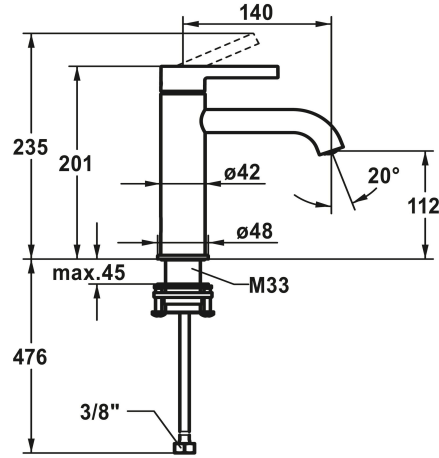

## KWC BEVO

Lever mixer - basin

Modell-Linie: BEVO | 12.421.052.175FL

Taps | Manual taps

### KWC-No.

**124607**  
chromeline, A 140, flexible connection hoses 3/8", with pop-up valve

**124608**  
chromeline, A 140, flexible connection hoses 3/8", without pop-up valve

**3600013433**  
brushed gold, A 140, flexible connection hoses 3/8", with Push Open

**125045**  
brushed steel, A 140, flexible connection hoses 3/8", with Push Open

**125046**  
brushed steel, A 140, flexible connection hoses 3/8", without pop-up valve

**3600013418**  
brushed copper, A 140, flexible connection hoses 3/8", with Push Open

\* QuickInstallation - Fastening via threaded connection with locking screws

\* Mounting hole size ø35 mm

5 l/min (3 bar)

NEW