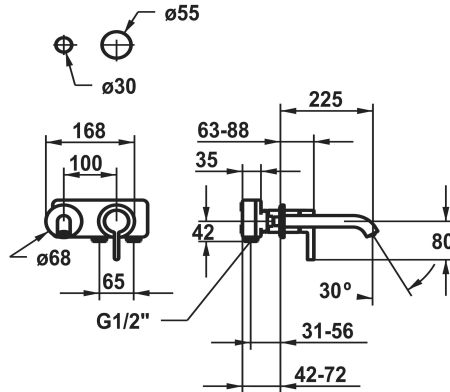

KWC BEVO

Trim kit - lever mixer - Basin

Modell-Linie: BEVO | 11.422.064.178

Taps | Manual taps

KWC-No.

125190
chromeline, A 175

125191
chromeline, A 225, Trim kit

3600013270
brushed gold, A 175

- * Trim kit Lever mixer
- * EcoProtect - water-saving device
- * Fixed spout
- Neoperl® Caché® CS, Coin Slot
- * OptimalSpace - ample space for washing or working
- * KWC cartridge M 35 H

- with ceramic discs
- flow rate and temperature continuously variable
- * To be ordered separately:
- Unit for concealed installation ½" 39.001.401.931
- * To be ordered separately (optional or if necessary):
- Extension set 20 mm Z.536.333

Technical Data

Auslaufmenge

5 l/min (3 bar)

Anschluss

G ½"

Auslauf

fest

Durchmesser

168 x 68

Bedienung

frontbedient

Farbcode

brushed copper

KWC BEVO

Trim kit - lever mixer - Basin

Modell-Linie: BEVO | 11.422.064.178