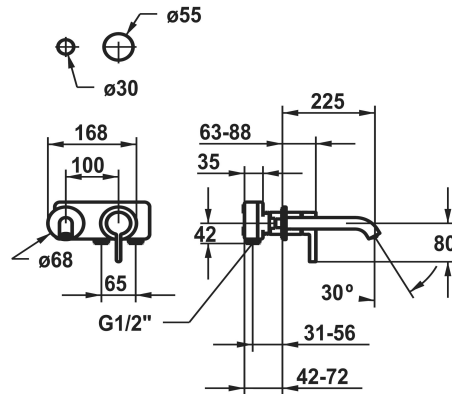

KWC BEVO

Trim kit - lever mixer - Basin

Modell-Linie: BEVO | 11.422.064.179

Taps | Manual taps

KWC-No.

125190
chromeline, A 175

125191
chromeline, A 225, Trim kit

3600013270
brushed gold, A 175

- * Trim kit Lever mixer
- * EcoProtect - water-saving device
- * Fixed spout
- Neoperl® Caché® CS, Coin Slot
- * OptimalSpace - ample space for washing or working
- * KWC cartridge M 35 H

- with ceramic discs
- flow rate and temperature continuously variable
- * To be ordered separately:
- Unit for concealed installation ½" 39.001.401.931
- * To be ordered separately (optional or if necessary):
- Extension set 20 mm Z.536.333

Technical Data

Auslaufmenge

5 l/min (3 bar)

Anschluss

G ½"

Auslauf

fest

Durchmesser

168 x 68

Bedienung

frontbedient

Farbcode

brushed graphite

KWC BEVO

Trim kit - lever mixer - Basin

Modell-Linie: BEVO | 11.422.064.179