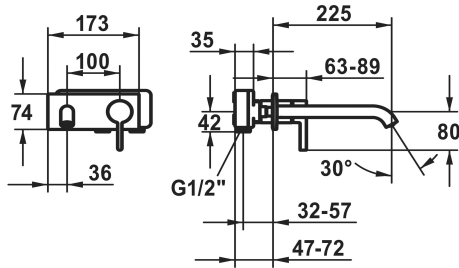

KWC BEVO

Trim kit - lever mixer - Basin

Modell-Linie: BEVO | 11.422.034.178

Taps | Manual taps

KWC-No.

124619
chromeline, A 175

124620
chromeline, A 225

125022
matt black, A 175

NEW

- * Trim kit Lever mixer
- * EcoProtect - water-saving device
- * Fixed spout
- Neoperl® Caché® CS, Coin Slot
- * OptimalSpace - ample space for washing or working
- * KWC cartridge M 35 H

- with ceramic discs
- flow rate and temperature continuously variable
- * To be ordered separately:
- Unit for concealed installation 1/2" 39.001.401.931
- * To be ordered separately (optional or if necessary):
- Extension set 20 mm Z.536.333

Technical Data

A_Spout_Spray

5 l/min (3 bar)

Connection

G 1/2"

Spout

fixe

Diameter

173 x 74

Handling

front lever

Color_code

brushed copper

Installation_type

Wall mounted

Faucet_typ