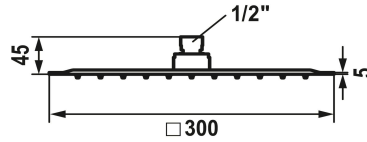

KWC PIATTO-X Shower head Q

Modell-Linie: SHOWERCULTURE | 26.000.205.775
Showers | Hand showers

KWC-No.

124495
chromeline, D 300x300

125186
stainless steel, D 300x300

3600013240
brushed gold, D 300x300

125551
matt black, 300x300

3600013231
brushed copper, D 300x300

3600013232
brushed graphite, D 300x300

Color_code

chromeline

stainless steel

brushed gold

matt black

brushed copper

brushed graphite

* Shower head KWC PIATTO-X Q
* Made of stainless steel
* With ball joint
* Cleaning-friendly faceplate

* Connecting thread 1/2"
* To be ordered separately:
- Bracket

Technical Data

A_Spout_Spray

18 l/min (3 bar)

Connection

G 1/2"

Diameter

300 x 300

Color_code

brushed gold

Article type