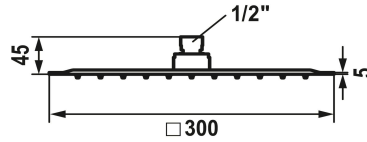

KWC PIATTO-X Shower head Q

Modell-Linie: **SHOWERCULTURE** | 26.000.205.779
Showers | Hand showers

KWC-No.

124495
chromeline, D 300x300

125186
stainless steel, D 300x300

3600013240
brushed gold, D 300x300

125551
matt black, 300x300

3600013231
brushed copper, D 300x300

3600013232
brushed graphite, D 300x300

* Shower head KWC PIATTO-X Q
* Made of stainless steel
* With ball joint
* Cleaning-friendly faceplate

Color_code

chromeline

stainless steel

brushed gold

matt black

brushed copper

brushed graphite

* Connecting thread 1/2"
* To be ordered separately:
- Bracket

NEW

Technical Data

A_Spout_Spray

18 l/min (3 bar)

Connection

G 1/2"

Diameter

300 x 300

Color_code

brushed graphite

Article type