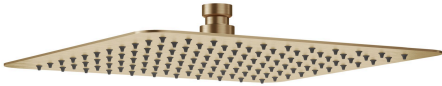

KWC PIATTO-X Shower head Q

Modell-Linie: **SHOWERCULTURE** | 26.000.205.778
Showers | Hand showers

KWC-No.

124495
chromeline, D 300x300

125186
stainless steel, D 300x300

3600013240
brushed gold, D 300x300

125551
matt black, 300x300

3600013231
brushed copper, D 300x300

3600013232
brushed graphite, D 300x300

* Shower head KWC PIATTO-X Q
* Made of stainless steel
* With ball joint
* Cleaning-friendly faceplate

Color_code

chromeline

stainless steel

brushed gold

matt black

brushed copper

brushed graphite

* Connecting thread 1/2"
* To be ordered separately:
- Bracket

NEW

Technical Data

A_Spout_Spray

18 l/min (3 bar)

Connection

G 1/2"

Diameter

300 x 300

Color_code

brushed copper

Article type