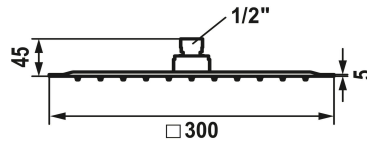

KWC PIATTO-X Shower head Q

Modell-Linie: **SHOWERCULTURE** | 26.000.205.778
Showers | Hand showers

KWC-No.

124495
chromeline, D 300x300

125186
stainless steel, D 300x300

3600013240
brushed gold, D 300x300

125551
matt black, 300x300

3600013231
brushed copper, D 300x300

3600013232
brushed graphite, D 300x300

* Shower head KWC PIATTO-X Q
* Made of stainless steel
* With ball joint
* Cleaning-friendly faceplate

Color_code

chromeline

stainless steel

brushed gold

matt black

brushed copper

brushed graphite

* Connecting thread 1/2"
* To be ordered separately:
- Bracket

NEW

Technical Data

A_Spout_Spray

18 l/min (3 bar)

Connection

G 1/2"

Diameter

300 x 300

Color_code

brushed copper

Article type