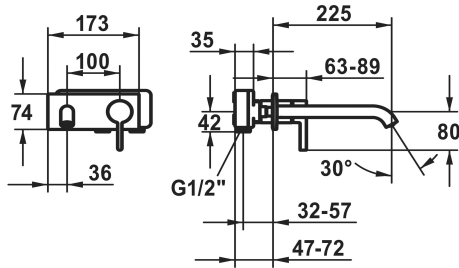

KWC BEVO

Trim kit - lever mixer - Basin

Modell-Linie: BEVO | 11.422.034.175

Taps | Manual taps

KWC-No.

124619
chromeline, A 175

124620
chromeline, A 225

125022
matt black, A 175

NEW

- * Trim kit Lever mixer
- * EcoProtect - water-saving device
- * Fixed spout
- Neoperl® Caché® CS, Coin Slot
- * OptimalSpace - ample space for washing or working
- * KWC cartridge M 35 H

- with ceramic discs
- flow rate and temperature continuously variable
- * To be ordered separately:
- Unit for concealed installation ½" 39.001.401.931
- * To be ordered separately (optional or if necessary):
- Extension set 20 mm Z.536.333

Technical Data

A_Spout_Spray

5 l/min (3 bar)

Connection

G 1/2"

Spout

fixe

Diameter

173 x 74

Handling

front lever

Color_code

brushed gold

Installation_type

Wall mounted

Faucet_typ