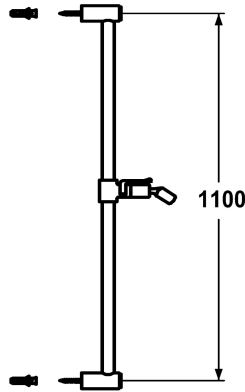

## KWC FIT Sliding wall bar

Modell-Linie: **SHOWERCULTURE | K.26.99.02.177**  
Showers | Complementary parts showers

### KWC-No.

**114723**  
chromeline, L 1100

**3600013509**  
brushed gold, L 1100

**125179**  
matt black, L 1100

**3600011539**  
brushed steel, L 1100

**3600013520**  
brushed copper, L 1100

**3600013521**  
brushed graphite, L 1100

\* KWC Sliding wall bar FIT  
- "The original"  
\* Made of brass  
\* KWC ball joint bracket, elevation adjustment lockable

### Farbcode

chromeline

brushed gold

matt black

brushed steel

brushed copper

brushed graphite

\* Tube diameter 18 mm  
\* The sliding wall bar can be shortened to any individual length as required