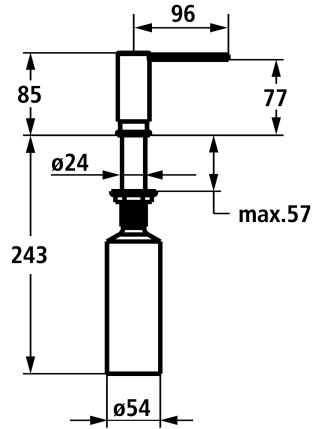

KWC

Soap dispenser Modern

Modell-Linie: ACCESSOIRES | Z.540.159.000

Saniteettivarusteet julkisiin tiloihin | Saippua-annostelijat

KWC-No.

3600009613

chromeline

3600009597

matt black

3600009614

stainless steel

Värikoodi

chromeline

matt black

stainless steel

NEW

* Soap dispenser Modern style
 * Easily refillable from top without disassembly
 * Mounting hole size $\varnothing 26$ mm

* Scope of delivery:
 - Pump
 - Soap container, filling capacity 300 ml Z.540.161

Tekniset tiedot

Värikoodi

chromeline

Installation_type

Standmontage

Faucet_typ

Seifenspender

Measure_Height