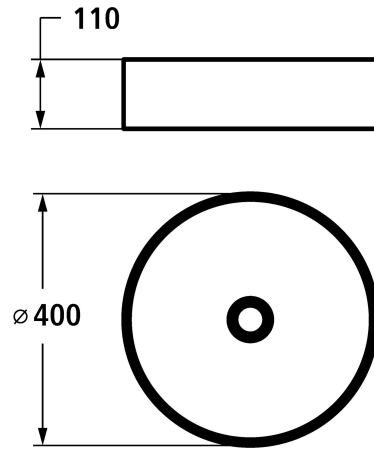

KWC

Stainless steel basin style

Modell-Linie: ACCESSOIRES | 80.002.100.700
Accessories | Complementary parts accessories

KWC-No.

3600009514
stainless steel, D 400

3600018527
brushed gold, D 400

3600018528
matt black, D 400

Technical Data

Ablaufgarnitur

Durchmesser

Farbcode

Installationsart

Artikeltyp

Mass Höhe

Material