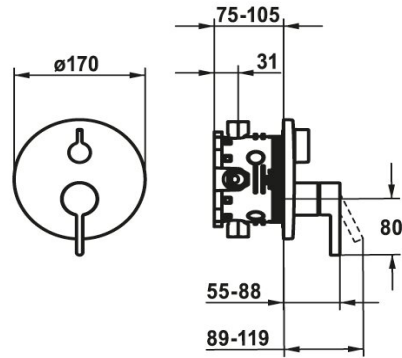

## KWC FIT

Trim kit - Lever mixer - Tub

Modell-Linie: FIT | 20.544.502.176

Taps | Manual taps

### KWC-No.

**125426**

chromeline, Trim kit

**125427**

chromeline, Trim kit, with vacuum breaker

**360008634**

matt black, Trim kit

### Technical Data

Flow rate
Diameter
Handling
Color_code
Installation_type
Faucet_typ
G_Acoustic group
Concealed_unit
Energy Label
material

19 l/min (3 bar)
D170
front lever
matt black
Wall mounted
Lever mixer
I
Trim kit
C
Brass