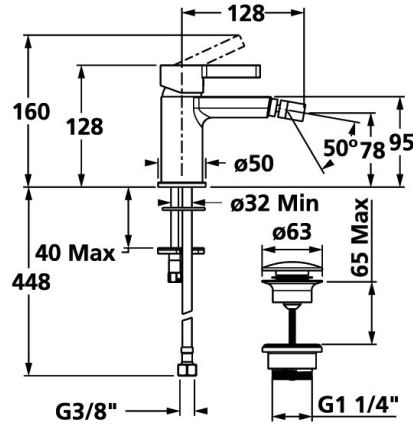

KWC FIT

Lever mixer - Bidet

Modell-Linie: FIT | 13.541.641.176FL
Taps | Manual taps

KWC-No.

125421
chromeline, A 130, flexible connection hoses, with pop-up valve

360008627
matt black, A 130, flexible connection hoses, with Push Open

- * Lever mixer
- * Fixed spout
- ball joint aerator Neoperl® Perlator®
- * KWC cartridge M 35 OP
- with ceramic discs
- flow rate and temperature continuously variable

Color_code

chrome

matt black

NEW

- temperature limitation
- * Flexible connection hoses 3/8"
- * Fastening by means of stud bolt M8 x 1
- * Mounting hole size ø35 mm
- * Scope of delivery:
- KWC pop-up valve Push Open 2 in 1 Z.538.321.176

Technical Data

Flow rate
Pop-up_valve
Connection
Spout
Handling
Color_code
Installation_type
Faucet_typ
Dimension Height
G_Acoustic group
Projection_A
Energy Label
Dimension Water outlet
material

4.8 l/min (3 bar)
with Push open
Flexible connection hoses
fixed
top lever
matt black
Pillar installation
Lever mixer
129
I
A 130
A
78
Brass

Spare Parts

KWC FIT
Lever mixer - Bidet

Modell-Linie: FIT | 13.541.641.176FL
Taps | Manual taps

Cartridge M 35 OP

538331
Z.537.710
