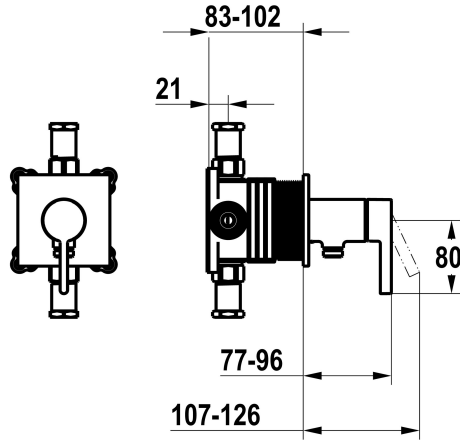

KWC BEVO

Trim kit, with safety device DIN EN 1717 – Lever mixer – Shower

Modell-Linie: BEVO | 21.424.550.177
Showers | Manual shower

KWC-No.

125291
chromeline, trim kit, with safety device DIN EN 1717

360008121
matt black, trim kit, with safety device DIN EN 1717

360008122
brushed steel, trim kit, with safety device DIN EN 1717

Color_code

chrome

matt black

brushed steel

NEW

- * Trim kit with function unit KWC HOMEBOX
- * Outflow
 - with integrated hose connection
- * KWC cartridge M 35-S HF
 - with ceramic discs
 - flow rate and temperature continuously variable

- * Scope of delivery:
 - Lever mixer unit - with integrated hose connection
 - Fastening of the cover plate without screws
- * To be ordered separately:
 - Unit for concealed installation KWC HOMEBOX Lever mixer 1 Consumers 39.006.251.931

Technical Data

Flow rate	16 l/min (3bar)
Diameter	100 x 100
Handling	front lever
Color_code	brushed steel
Installation_type	Wall mounted
Faucet_typ	Lever mixer
Concealed_unit	Trim kit, with vacuum breaker
Energy Label	C
material	Brass