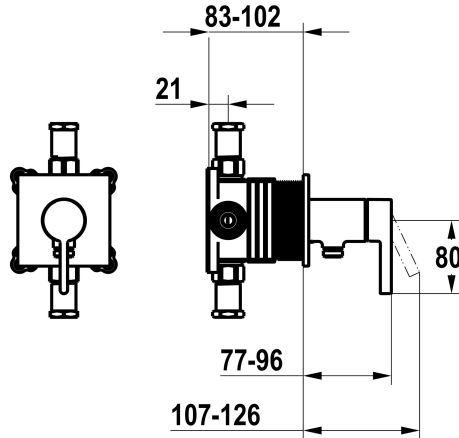

## KWC BEVO

Trim kit, with safety device DIN EN 1717 – Lever mixer – Shower

Modell-Linie: BEVO | 21.424.550.176  
Showers | Manual shower

### KWC-No.

**125291**  
chromeline, trim kit, with safety device DIN EN 1717

**360008121**  
matt black, trim kit, with safety device DIN EN 1717

**360008122**  
brushed steel, trim kit, with safety device DIN EN 1717

- \* Scope of delivery:
    - Lever mixer unit - with integrated hose connection
    - Fastening of the cover plate without screws
  - \* To be ordered separately:
    - Unit for concealed installation KWC HOMEBOX Lever mixer 1
- Consumers 39.006.251.931

### Technical Data

Flow rate	16 l/min (3bar)
Diameter	100 x 100
Handling	front lever
Color_code	matt black
Installation_type	Wall mounted
Faucet_typ	Lever mixer
Concealed_unit	Trim kit, with vacuum breaker
Energy Label	C
material	Brass