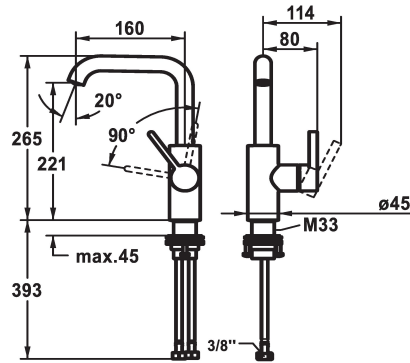

KWC BEVO Lever mixer – Washbasin

Modell-Linie: BEVO | 12.421.142.177FL
Hanat | Käsi käyttöiset hanat

KWC-No.

3600004589
matt black, A 160, flexible connection hoses, without pop-up valve

3600003632
brushed steel, A160, flexible connection hoses, with Push Open

3600004610
brushed steel, A160, flexible connection hoses, without pop-up valve

- * Lever mixer
- * Lever installation only possible on the right side
- Child safety: cold water flow in lever position towards the front
- * EcoProtect - water-saving device
- * Swivel spout 120°, extensible to 360°
- Neoperl® Caché® CS, Coin Slot
- * OptimalSpace - ample space for washing or working

NEW

- * KWC cartridge M 35 S
- with ceramic discs
- flow rate and temperature continuously variable
- * Flexible connection hoses 3/8"
- * QuickInstallation - Fastening via threaded connection with locking screws
- * Mounting hole size ø35 mm

Hebelmischer

L-Spout

265

I

A160

A

221

Messinki