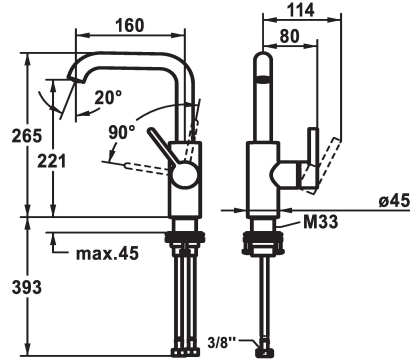

## KWC BEVO Lever mixer – Washbasin

Modell-Linie: BEVO | 12.421.142.177FL  
Taps | Manual taps

### KWC-No.

**3600004589**  
matt black, A 160, flexible connection hoses, without pop-up valve

**3600003632**  
brushed steel, A160, flexible connection hoses, with Push Open

**3600004610**  
brushed steel, A 160, flexible connection hoses, without pop-up valve

### Color code

matt black

brushed steel

brushed steel

NEW

- \* Lever mixer
- \* Lever installation only possible on the right side
- Child safety: cold water flow in lever position towards the front
- \* EcoProtect - water-saving device
- \* Swivel spout 120°, extensible to 360°
- Neoperl® Caché® CS, Coin Slot
- \* OptimalSpace - ample space for washing or working

- \* KWC cartridge M 35 S
- with ceramic discs
- flow rate and temperature continuously variable
- \* Flexible connection hoses 3/8"
- \* QuickInstallation - Fastening via threaded connection with locking screws
- \* Mounting hole size ø35 mm