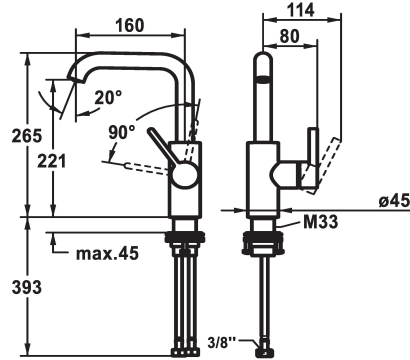

KWC BEVO Lever mixer – Washbasin

Modell-Linie: BEVO | 12.421.142.177FL
Taps | Manual taps

KWC-No.

3600003631
matt black, A160, flexible connection hoses, with Push Open

3600004589
matt black, A 160, flexible connection hoses, without pop-up valve

3600003632
brushed steel, A160, flexible connection hoses, with Push Open

3600004610
brushed steel, A160, flexible connection hoses, without pop-up valve

- * Lever mixer
- * Lever installation only possible on the right side
- Child safety: cold water flow in lever position towards the front
- * EcoProtect - water-saving device
- * Swivel spout 120°, extensible to 360°
- Neoperl® Caché® CS, Coin Slot
- * OptimalSpace - ample space for washing or working

brushed steel

brushed steel

NEW

- * KWC cartridge M 35 S
- with ceramic discs
- flow rate and temperature continuously variable
- * Flexible connection hoses 3/8"
- * QuickInstallation - Fastening via threaded connection with locking screws
- * Mounting hole size ø35 mm

4.7 l/min (3 bar)
without pop-up valve
Flexible connection hoses
swivel
side lever
brushed steel
Pillar installation
Lever mixer
L-Spout
265
I
A 160
A
221
Brass