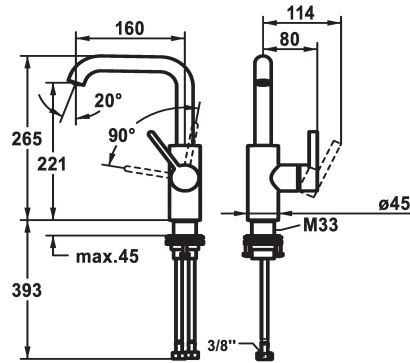

KWC BEVO Lever mixer – Washbasin

Modell-Linie: BEVO | 12.421.142.177FL
Umyvadlové armatury | Hydraulické armatury

KWC-No.

3600004589
matt black, A 160, flexible connection hoses, without pop-up valve

3600003632
brushed steel, A160, flexible connection hoses, with Push Open

3600004610
brushed steel, A160, flexible connection hoses, without pop-up valve

- * Lever mixer
- * Lever installation only possible on the right side
- Child safety: cold water flow in lever position towards the front
- * EcoProtect - water-saving device
- * Swivel spout 120°, extensible to 360°
- Neoperl® Caché® CS, Coin Slot
- * OptimalSpace - ample space for washing or working

NEW

- * KWC cartridge M 35 S
- with ceramic discs
- flow rate and temperature continuously variable
- * Flexible connection hoses 3/8"
- * QuickInstallation - Fastening via threaded connection with locking screws
- * Mounting hole size ø35 mm

4.7 l/min (3 bar)

ohne_Ablaufgarnitur

Flexible_Anschlusschläuche

schwenkbar

seitenbedient

brushed steel

Standmontage

Hebelmischer