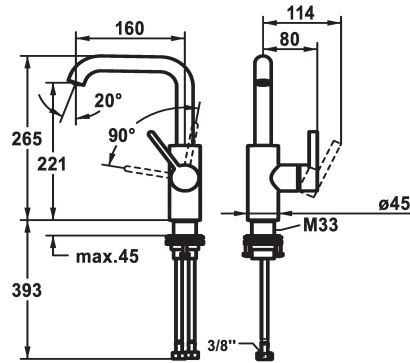

KWC BEVO Lever mixer – Washbasin

Modell-Linie: BEVO | 12.421.142.177FL
Taps | Manual taps

KWC-No.

3600003631
matt black, A160, flexible connection hoses, with Push Open

3600004589
matt black, A 160, flexible connection hoses, without pop-up valve

3600003632
brushed steel, A160, flexible connection hoses, with Push Open

3600004610
brushed steel, A160, flexible connection hoses, without pop-up valve

- Lever mixer
- Lever installation only possible on the right side
- Child safety: cold water flow in lever position towards the front
- EcoProtect - water-saving device
- Swivel spout 120°, extensible to 360°
- Neoperl® Caché® CS, Coin Slot
- OptimalSpace - ample space for washing or working

Pop-up_valve

with Push open

without pop-up valve

with Push open

without pop-up valve

Color code

matt black

matt black

brushed steel

brushed steel

NEW

- KWC cartridge M 35 S
- with ceramic discs
- flow rate and temperature continuously variable
- Flexible connection hoses 3/8"
- QuickInstallation - Fastening via threaded connection with locking screws
- Mounting hole size ø35 mm

Technical Data

Flow rate	4.7 l/min (3 bar)
Pop-up_valve	without pop-up valve
Connection	Flexible connection hoses
Spout	swivel
Handling	side lever
Color code	brushed steel
Installation_type	Pillar installation
Faucet_typ	Lever mixer
Design	L-Spout
Dimension Height	265
G_Acoustic_group	I
Projection_A	A 160
Energy Label	A
Dimension Water outlet	221
material	Brass

Flow rate	4.7 l/min (3 bar)
Pop-up_valve	without pop-up valve
Connection	Flexible connection hoses
Spout	swivel
Handling	side lever
Color code	brushed steel
Installation_type	Pillar installation
Faucet_typ	Lever mixer
Design	L-Spout
Dimension Height	265
G_Acoustic_group	I
Projection_A	A 160
Energy Label	A
Dimension Water outlet	221
material	Brass