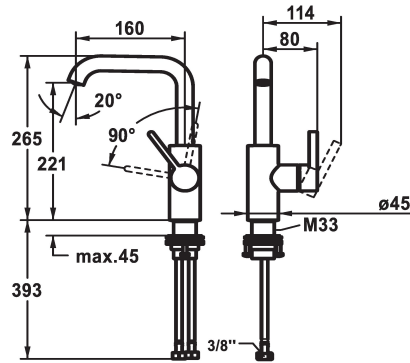

KWC BEVO Lever mixer – Washbasin

Modell-Linie: BEVO | 12.421.142.176FL
Kranar | Hydraulické armatúry

KWC-No.

3600004589
matt black, A 160, flexible connection hoses, without pop-up valve

3600003632
brushed steel, A160, flexible connection hoses, with Push Open

3600004610
brushed steel, A160, flexible connection hoses, without pop-up valve

- * Lever mixer
- * Lever installation only possible on the right side
- Child safety: cold water flow in lever position towards the front
- * EcoProtect - water-saving device
- * Swivel spout 120°, extensible to 360°
- Neoperl® Caché® CS, Coin Slot
- * OptimalSpace - ample space for washing or working

NEW

- * KWC cartridge M 35 S
- with ceramic discs
- flow rate and temperature continuously variable
- * Flexible connection hoses 3/8"
- * QuickInstallation - Fastening via threaded connection with locking screws
- * Mounting hole size ø35 mm

4.7 l/min (3 bar)

ohne_Ablaufgarnitur

Flexible_Anschlusschläuche

schwenkbar

seitenbedient

matt black

Standmontage

Hebelmischer