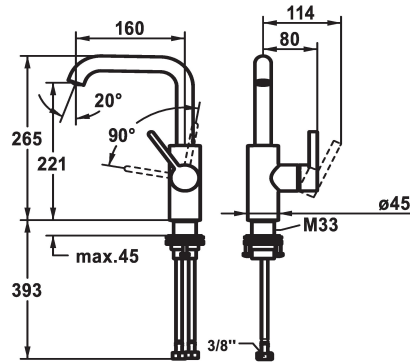

KWC BEVO Lever mixer – Washbasin

Modell-Linie: BEVO | 12.421.142.176FL
Armatura umywalkowa | Armatura jednouchwytywa

KWC-No.

3600004589
matt black, A 160, flexible connection hoses, without pop-up valve

3600003632
brushed steel, A160, flexible connection hoses, with Push Open

3600004610
brushed steel, A160, flexible connection hoses, without pop-up valve

- * Lever mixer
- * Lever installation only possible on the right side
- Child safety: cold water flow in lever position towards the front
- * EcoProtect - water-saving device
- * Swivel spout 120°, extensible to 360°
- Neoperl® Caché® CS, Coin Slot
- * OptimalSpace - ample space for washing or working

NEW

- * KWC cartridge M 35 S
- with ceramic discs
- flow rate and temperature continuously variable
- * Flexible connection hoses 3/8"
- * QuickInstallation - Fastening via threaded connection with locking screws
- * Mounting hole size ø35 mm

4.7 l/min (3 bar)

ohne_Ablaufgarnitur

Flexible_Anschlusschläuche

schwenkbar

seitenbedient

matt black

Standmontage

Hebelmischer