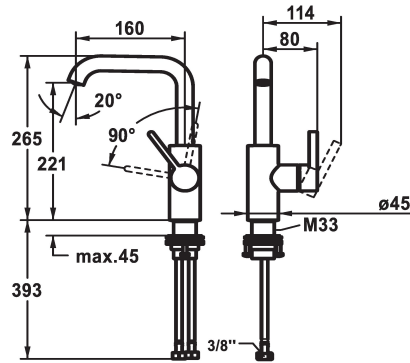

KWC BEVO Lever mixer – Washbasin

Modell-Linie: BEVO | 12.421.142.176FL
Hanat | Käsi käyttöiset hanat

KWC-No.

3600004589 matt black, A 160, flexible connection hoses, without pop-up valve
3600003632 brushed steel, A160, flexible connection hoses, with Push Open
3600004610 brushed steel, A160, flexible connection hoses, without pop-up valve

- * Lever mixer
- * Lever installation only possible on the right side
- Child safety: cold water flow in lever position towards the front
- * EcoProtect - water-saving device
- * Swivel spout 120°, extensible to 360°
- Neoperl® Caché® CS, Coin Slot
- * OptimalSpace - ample space for washing or working

ATT-KWC- ABLAUFGARNITUR

ohne_Ablaufgarnitur	matt black
mit_Push_open	brushed steel
ohne_Ablaufgarnitur	brushed steel

- * KWC cartridge M 35 S
- with ceramic discs
- flow rate and temperature continuously variable
- * Flexible connection hoses 3/8"
- * QuickInstallation - Fastening via threaded connection with locking screws
- * Mounting hole size ø35 mm

Värikoodi

NEW

Tekniset tiedot

A_Spout_Spray
ATT-KWC-ABLAUFGARNITUR
Connection
Spout
Handling
Värikoodi
Installation_type
Faucet_typ
ATT-KWC-BAUFORM
Measure_Height
G_Acoustic_group
Projection_A
EnergyLabelCH
ATT-KWC-MASS-WASSERAUSTRITT
Materiaali
lviCode