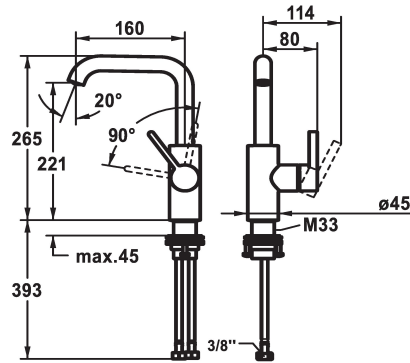

KWC BEVO Lever mixer – Washbasin

Modell-Linie: BEVO | 12.421.142.176FL
Taps | Manual taps

KWC-No.

3600004589
matt black, A 160, flexible connection hoses, without pop-up valve

3600003632
brushed steel, A160, flexible connection hoses, with Push Open

brushed steel

NEW

- * Lever mixer
- * Lever installation only possible on the right side
- Child safety: cold water flow in lever position towards the front
- * EcoProtect - water-saving device
- * Swivel spout 120°, extensible to 360°
- Neoperl® Caché® CS, Coin Slot
- * OptimalSpace - ample space for washing or working

- * KWC cartridge M 35 S
- with ceramic discs
- flow rate and temperature continuously variable
- * Flexible connection hoses 3/8"
- * QuickInstallation - Fastening via threaded connection with locking screws
- * Mounting hole size ø35 mm

Technical Data

Flow rate
pop-up valve
Connection
Spout
Handling
Color code
Installation type
Faucet_typ
Design
Measure Height
Acoustic group
Projection A
Energy label
Dimension Water outlet
material

4.7 l/min (3 bar)
without pop-up valve
Flexible connection hoses
swivel
side lever
matt black
Pillar installation
Lever mixer
L-Spout
265
I
A 160
A
221
Brass