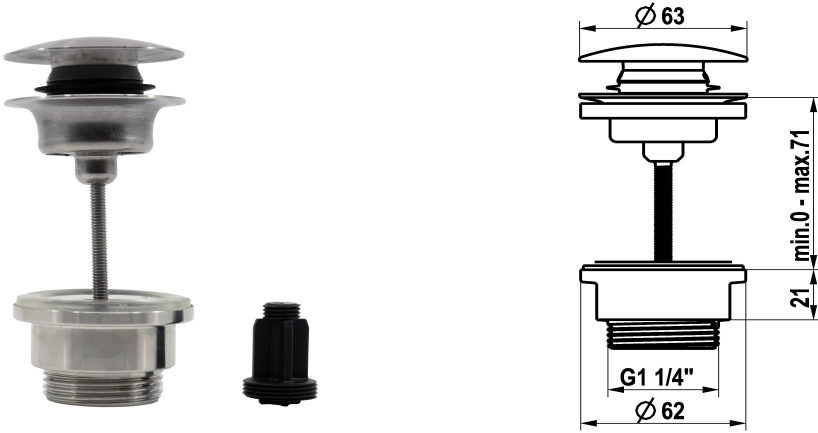

KWC

Pop-up valve Push Open

Modell-Linie: ACCESSOIRES | Z.540.049.700

Varaosat | Varaosat hanat

KWC-No.

3600004482

chromeline

3600004483

stainless steel

* KWC pop-up valve Push Open

* Made of stainless steel

* 2 in 1 function

Värikoodi

chromeline

stainless steel

- press to open and close

- can be locked in the open position

* For washstands with or without an overflow

NEW

Tekniset tiedot

Värikoodi

stainless steel

Faucet_typ

Ablaufventil