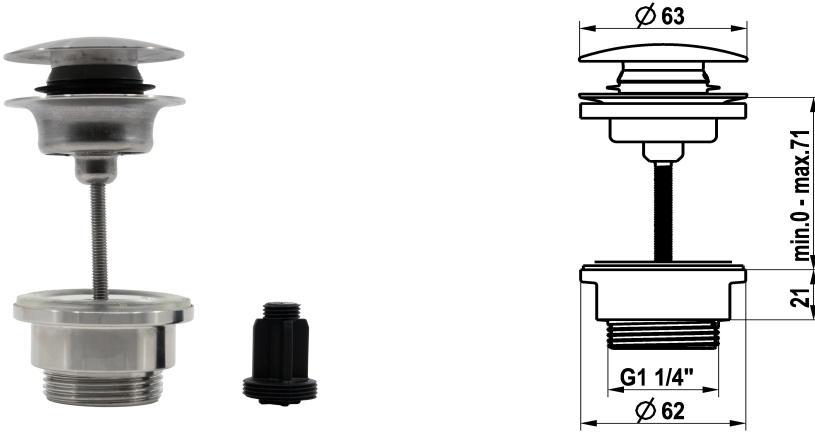

### Pop-up valve Push Open

Modell-Linie: ACCESSOIRES | Z.540.049.700

Spare parts | Spare parts taps

#### KWC-No.

**360004482**

chromeline

**360004483**

stainless steel

#### Color code

chromeline

stainless steel

NEW

\* KWC pop-up valve Push Open

\* Made of stainless steel

\* 2 in 1 function

- press to open and close

- can be locked in the open position

\* For washstands with or without an overflow