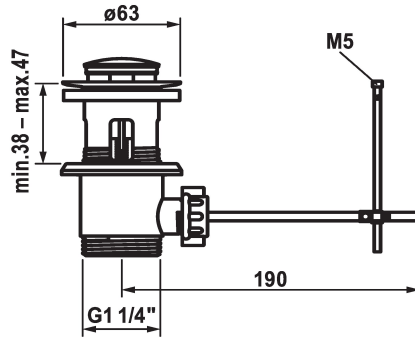

KWC Pop-up valve

Modell-Linie: ACCESSOIRES | Z.538.581.177
Hanat | Töydennysosat

KWC-No.

3600004125
brushed steel

- * KWC pop-up valve
- * with long lifting rod
- * Made of brass

- * with long drainage slots
- * also suitable for thin-walled sinks

NEW

Tekniset tiedot

ATT-KWC-FARBCODE

brushed steel

Faucet_typ

Ablaufventil

lviCode

0