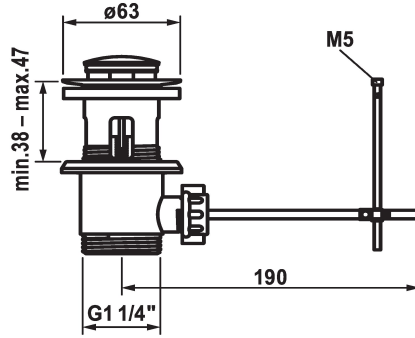

## KWC Pop-up valve

Modell-Linie: ACCESSOIRES | Z.538.581.177  
Taps | Complementary parts taps

### KWC-No.

**3600004125**  
brushed steel

- \* KWC pop-up valve
- \* with long lifting rod
- \* Made of brass

- \* with long drainage slots
- \* also suitable for thin-walled sinks

NEW

### Technical Data

Color code

brushed steel

Faucet\_typ

Pop-up valve