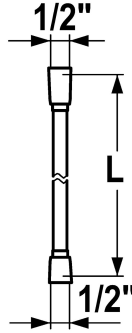

KWC

Shower hose

Modell-Linie: SHOWERCULTURE | 26.001.009.000

KWC-No.

360004019
chromeline, L 1000

* Shower hose
- secure against twisting: rotatable (long) cone
- can be shortened

* Made of plastic
* Connecting thread 1/2"

NEW

Technické údaje

ATT-KWC-FARBCODE

chromeline

Faucet_typ

Brausenschlauch

Measure_L

L1000