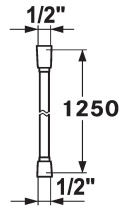

#### KWC-No.

**360003999**  
chromeline, L 1250

**538323**  
chromeline, L 1600

**538322**  
chromeline, L 1800

**538324**  
chromeline, L 2000

#### Measure\_L

L1250

L1600

L1800

L2000

\* Shower hose  
- secure against twisting: rotatable (long) cone

\* Made of plastic  
\* Connecting thread 1/2"

#### Dane techniczne

ATT-KWC-FARBCODE

Faucet\_typ

Measure\_L

Materiał

chromeline

Brausenschlauch

L1250