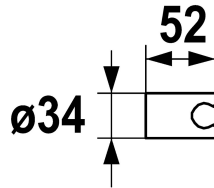

KWC Spray head holder

Modell-Linie: SHOWERCULTURE | 26.000.622.176

KWC-No.

122540
KWC spray holder

360003864
matt black

360003876
brushed steel

* Shower bracket
* Made of plastic
* Non-adjustable

ATT-KWC-FARBCODE

chromeline

matt black

brushed steel

* Suitable for:
- All hand showers

NEW

Technical Data

Diameter

D34