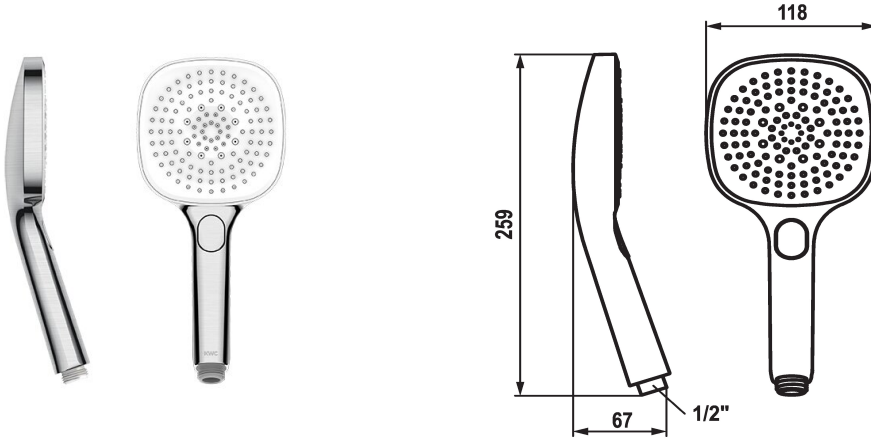

KWC CHOICE-H Hand shower

Modell-Linie: CHOICE | 26.000.126.177
Duschar | Duschar

KWC-No.

125609
chromeline

125610
matt black

3600003806
brushed steel

ATT-KWC-FARBCODE

chromeline

matt black

brushed steel

NEW

* Hand shower KWC CHOICE -H
* TouchProtect - anti-scald protection thanks to the "double skin" principle

* Cleaning-friendly faceplate
* Connecting thread 1/2"

Technical Data

A_Spout_Spray

Connection

ATT-KWC-FARBCODE

Faucet_typ

ATT-KWC-STRAHLART

G_Acoustic group

EnergyLabelCH

Material

11 l/min (3bar)

G1/2"

brushed steel

Handbrause

Spray, Swirl- & Massage spray

I

C

KUNSTSTOFF