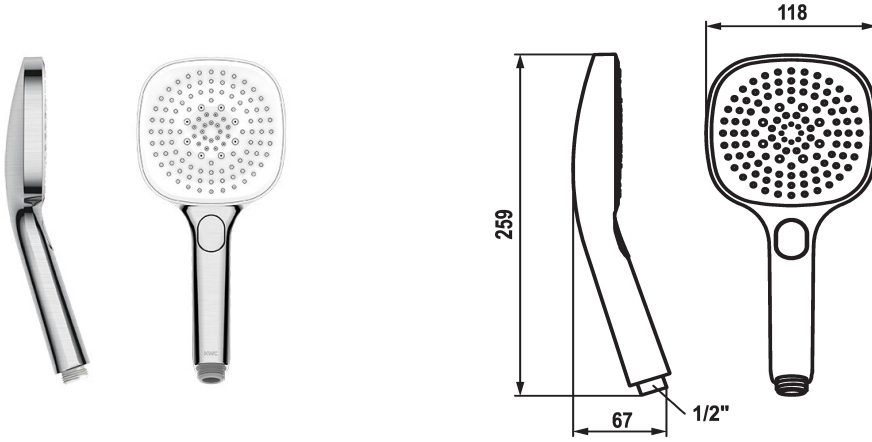

## KWC CHOICE-H Hand shower

Modell-Linie: CHOICE | 26.000.126.177  
Armatura natryskowa | Armatura natryskowa

### KWC-No.

**125609**  
chromeline

**125610**  
matt black

**3600003806**  
brushed steel

### ATT-KWC-FARBCODE

chromeline

matt black

brushed steel

NEW

\* Hand shower KWC CHOICE -H  
\* TouchProtect - anti-scald protection thanks to the "double skin" principle

\* Cleaning-friendly faceplate  
\* Connecting thread 1/2"

Material

11 l/min (3bar)

G1/2"

brushed steel

Handbrause

Spray, Swirl- & Massage spray

I

C