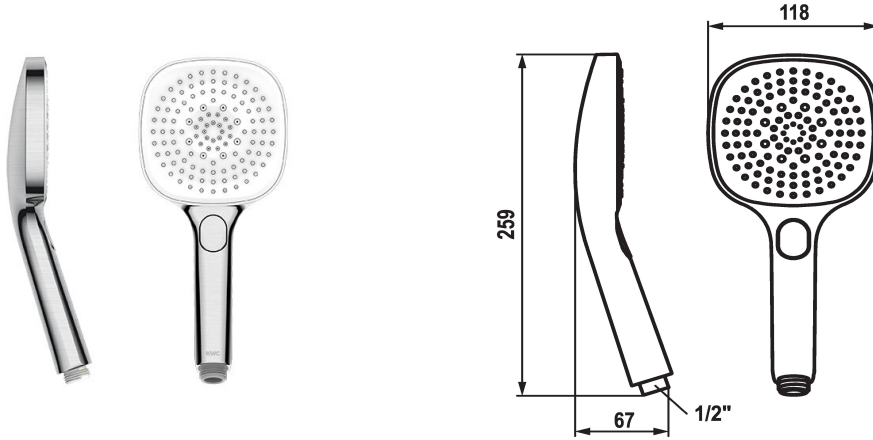

## KWC CHOICE-H Hand shower

Modell-Linie: CHOICE | 26.000.126.177  
Suihkut ja suihkupaneelit | Suihkut ja suihkupaneelit

### KWC-No.

**125609**  
chromeline

**125610**  
matt black

**3600003806**  
brushed steel

### ATT-KWC-FARBCODE

chromeline

matt black

brushed steel

NEW

\* Hand shower KWC CHOICE -H  
\* TouchProtect - anti-scald protection thanks to the "double skin" principle

\* Cleaning-friendly faceplate  
\* Connecting thread 1/2"

Materiaali

IviCode

11 l/min (3bar)

G1/2"

brushed steel

Handbrause

Spray, Swirl- & Massage spray

I