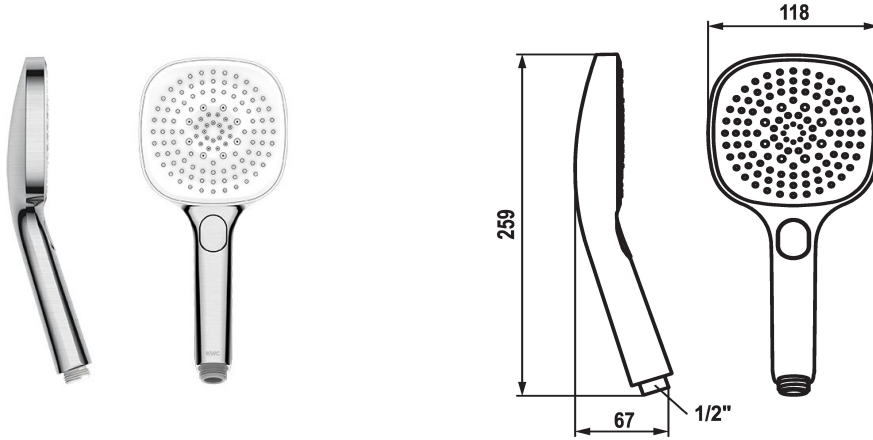

KWC CHOICE-H Hand shower

Modell-Linie: CHOICE | 26.000.126.177
Showers | Hand showers

KWC-No.

125609
chromeline

125610
matt black

3600003806
brushed steel

Color code

chromeline

matt black

brushed steel

NEW

* Hand shower KWC CHOICE -H
* TouchProtect - anti-scald protection thanks to the "double skin" principle

* Cleaning-friendly faceplate
* Connecting thread 1/2"

Technical Data

Flow rate

11 l/min (3bar)

Connection

G 1/2"

Color code

brushed steel

Faucet_typ

Hand shower

Spray type

Spray, Swirl- & Massage spray

Acoustic group

I

Energy label

C

material

Plastic