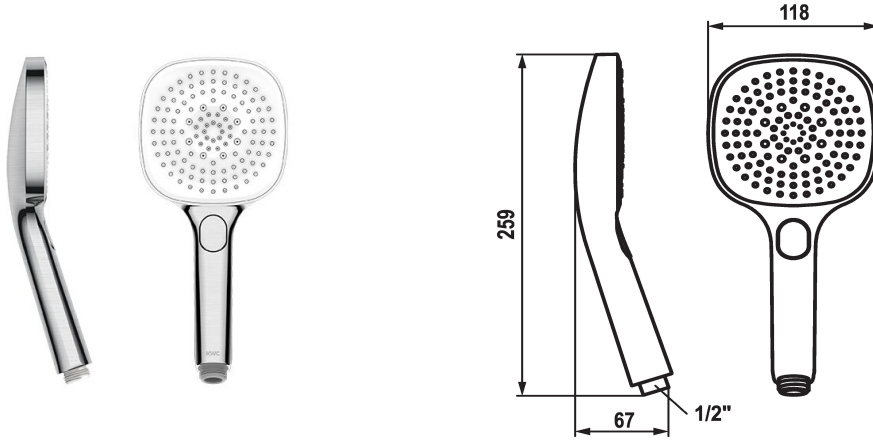

KWC CHOICE-H Hand shower

Modell-Linie: CHOICE | 26.000.126.177
Showers | Hand showers

KWC-No.

125609
chromeline

125610
matt black

3600003806
brushed steel

Color code

chrome

matt black

brushed steel

NEW

* Hand shower KWC CHOICE -H
* TouchProtect - anti-scald protection thanks to the "double skin" principle

* Cleaning-friendly faceplate
* Connecting thread 1/2"

Technical Data

Flow rate

11 l/min (3bar)

Connection

G 1/2"

Color code

brushed steel

Faucet_type

Hand shower

Spray_type

Spray, Swirl- & Massage spray

G_Acoustic group

I

Energy Label

C

material

Plastic