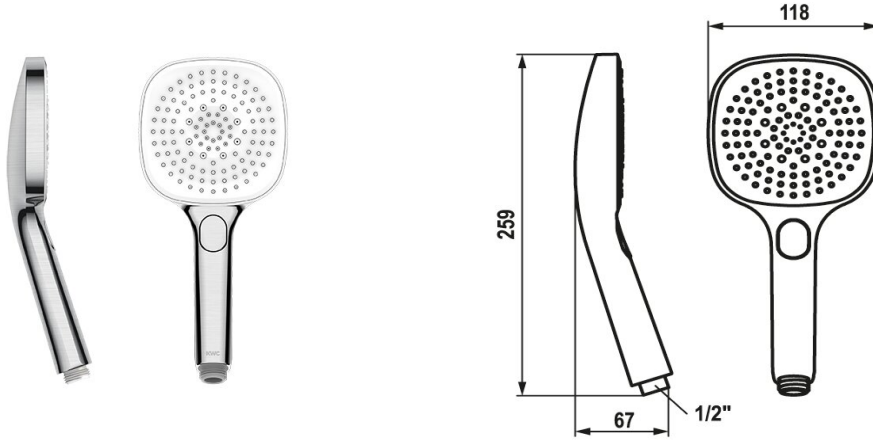

KWC CHOICE-H Hand shower

Modell-Linie: CHOICE | 26.000.126.177
Showers | Hand showers

KWC-No.

125609
chromeline

125610
matt black

3600003806
brushed steel

Color_code

chrome

matt black

brushed steel

NEW

* Hand shower KWC CHOICE -H
* TouchProtect - anti-scald protection thanks to the "double skin" principle

* Cleaning-friendly faceplate
* Connecting thread 1/2"

Technical Data

Flow rate

11 l/min (3bar)

Connection

G 1/2"

Color_code

brushed steel

Faucet_type

Hand shower

Spray_type

Spray, Swirl- & Massage spray

G_Acoustic group

I

Energy Label

C

material

Plastic