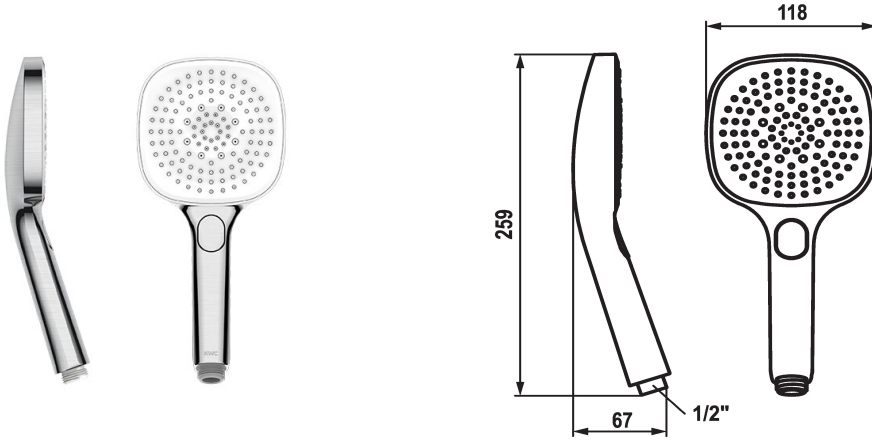

KWC CHOICE-H Hand shower

Modell-Linie: CHOICE | 26.000.126.177
Sprchové armatury | Sprchové armatury

KWC-No.

125609
chromeline

125610
matt black

3600003806
brushed steel

ATT-KWC-FARBCODE

chromeline

matt black

brushed steel

NEW

* Hand shower KWC CHOICE -H
* TouchProtect - anti-scald protection thanks to the "double skin" principle

* Cleaning-friendly faceplate
* Connecting thread 1/2"

Technické údaje

A_Spout_Spray

Connection

ATT-KWC-FARBCODE

Faucet_typ

ATT-KWC-STRAHLART

G_Acoustic group

EnergyLabelCH

Materiál

11 l/min (3bar)

G1/2"

brushed steel

Handbrause

Spray, Swirl- & Massage spray

I

C

KUNSTSTOFF