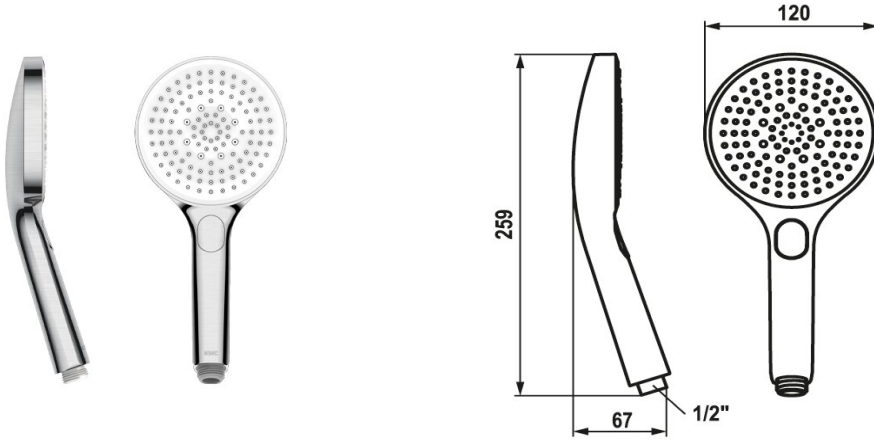

KWC CHOICE-G Hand shower

Modell-Linie: CHOICE | 26.000.125.177
Duschar | Duschar

KWC-No.

125607
chrome

125608
matt black

3600003805
brushed steel

ATT-KWC-FARBCODE

chromeline

matt black

brushed steel

NEW

* Hand shower KWC CHOICE - G
* TouchProtect - anti-scald protection thanks to the "double skin" principle

* Cleaning-friendly faceplate
* Connecting thread 1/2"

Technical Data

A_Spout_Spray

Connection

ATT-KWC-FARBCODE

Faucet_typ

ATT-KWC-STRAHLART

G_Acoustic group

EnergyLabelCH

Material

11 l/min (3bar)

G1/2"

brushed steel

Handbrause

Spray, Swirl- & Massage spray

I

C

KUNSTSTOFF