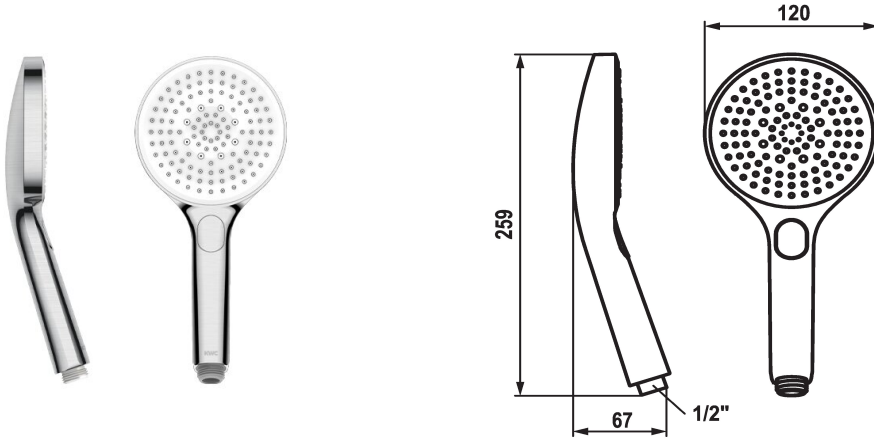

## KWC CHOICE-G Hand shower

Modell-Linie: CHOICE | 26.000.125.177  
Armatura natryskowa | Armatura natryskowa

### KWC-No.

**125607**  
chrome

**125608**  
matt black

**3600003805**  
brushed steel

### ATT-KWC-FARBCODE

chromeline

matt black

brushed steel

NEW

\* Hand shower KWC CHOICE - G  
\* TouchProtect - anti-scald protection thanks to the "double skin" principle

\* Cleaning-friendly faceplate  
\* Connecting thread 1/2"

Material

11 l/min (3bar)

G1/2"

brushed steel

Handbrause

Spray, Swirl- & Massage spray

I

C